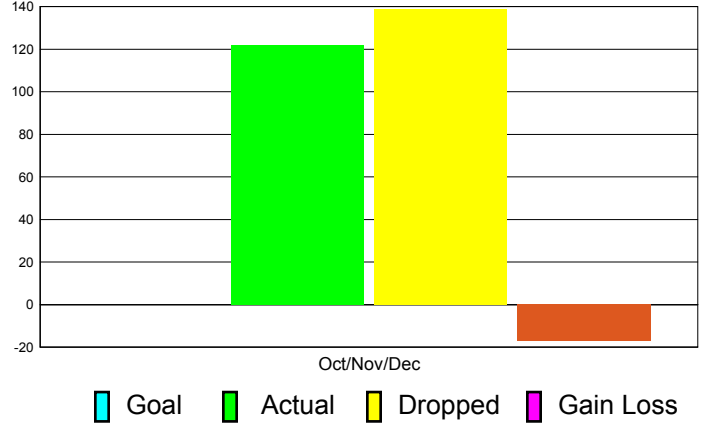

Membership Results 2011-2012

Goal, New, Dropped, Gain/Loss